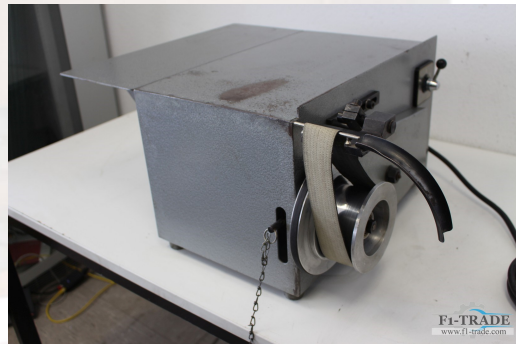

F1-TRADE GmbH - Zweifelsheimer Weg 19 - 91448 Emskirchen

F1-TRADE GmbH

Zweifelsheimer Weg 19
91448 Emskirchen
Tel.: +49 (0) 911 9493279
Fax.: +49 (0) 911 9493281
E-Mail: info@f1-trade.com
Internet: www.f1-trade.com
VAT-No. DE273938430

You are welcome to contact us by Messenger (WhatsApp-Telegram-Viber-Signal): +49(0)178-3648464
Visit our website for the latest used machinery: <https://f1-trade.com/machines-list>