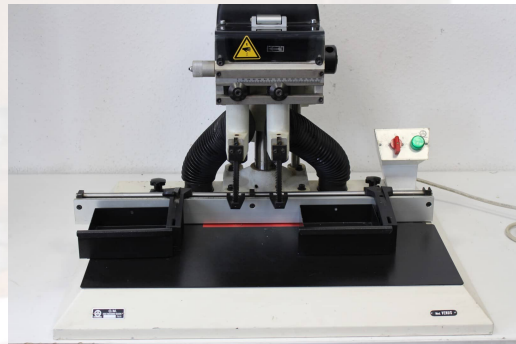

F1-TRADE GmbH - Zweifelsheimer Weg 19 - 91448 Emskirchen

F1-TRADE GmbH

Zweifelsheimer Weg 19
91448 Emskirchen
Tel.: +49 (0) 911 9493279
Fax.: +49 (0) 911 9493281
E-Mail: info@f1-trade.com
Internet: www.f1-trade.com
VAT-No. DE273938430

You are welcome to contact us by Messenger (WhatsApp-Telegram-Viber-Signal): +49(0)178-3648464
Visit our website for the latest used machinery: <https://f1-trade.com/machines-list>