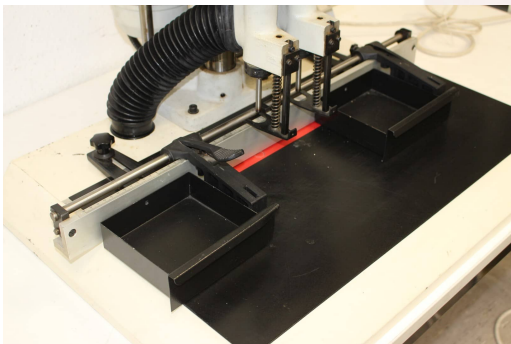

F1-TRADE GmbH - Zweifelsheimer Weg 19 - 91448 Emskirchen

F1-TRADE GmbH

Zweifelsheimer Weg 19
91448 Emskirchen
Tel.: +49 (0) 911 9493279
Fax.: +49 (0) 911 9493281
E-Mail: info@f1-trade.com
Internet: www.f1-trade.com
VAT-No. DE273938430

You are welcome to contact us by Messenger (WhatsApp-Telegram-Viber-Signal): +49(0)178-3648464
Visit our website for the latest used machinery: <https://f1-trade.com/machines-list>