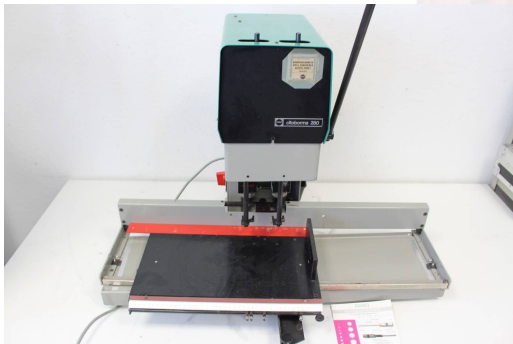

F1-TRADE GmbH - Zweifelsheimer Weg 19 - 91448 Emskirchen

F1-TRADE GmbH

Zweifelsheimer Weg 19
91448 Emskirchen
Tel.: +49 (0) 911 9493279
Fax.: +49 (0) 911 9493281
E-Mail: info@f1-trade.com
Internet: www.f1-trade.com
VAT-No. DE273938430

You are welcome to contact us by Messenger (WhatsApp-Telegram-Viber-Signal): +49(0)178-3648464
Visit our website for the latest used machinery: <https://f1-trade.com/machines-list>