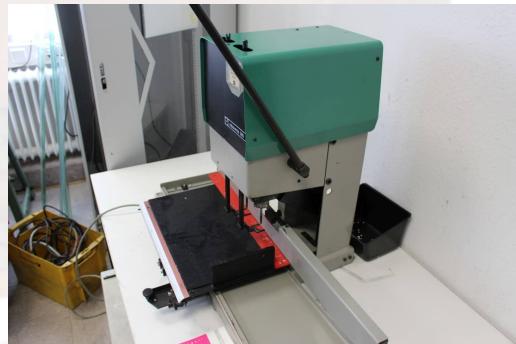

F1-TRADE GmbH - Zweifelsheimer Weg 19 - 91448 Emskirchen

F1-TRADE GmbH

Zweifelsheimer Weg 19
91448 Emskirchen
Tel.: +49 (0) 911 9493279
Fax.: +49 (0) 911 9493281
E-Mail: info@f1-trade.com
Internet: www.f1-trade.com
VAT-No. DE273938430

You are welcome to contact us by Messenger (WhatsApp-Telegram-Viber-Signal): +49(0)178-3648464
Visit our website for the latest used machinery: <https://f1-trade.com/machines-list>