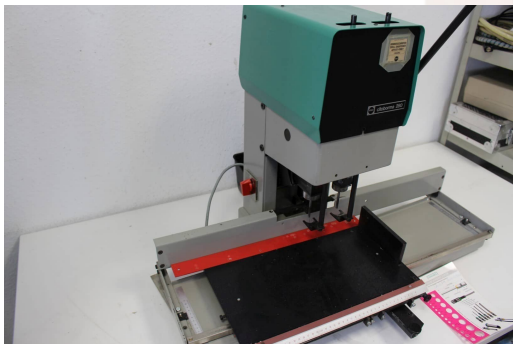

F1-TRADE GmbH - Zweifelsheimer Weg 19 - 91448 Emskirchen

F1-TRADE GmbH

Zweifelsheimer Weg 19
91448 Emskirchen
Tel.: +49 (0) 911 9493279
Fax.: +49 (0) 911 9493281
E-Mail: info@f1-trade.com
Internet: www.f1-trade.com
VAT-No. DE273938430

You are welcome to contact us by Messenger (WhatsApp-Telegram-Viber-Signal): +49(0)178-3648464
Visit our website for the latest used machinery: <https://f1-trade.com/machines-list>