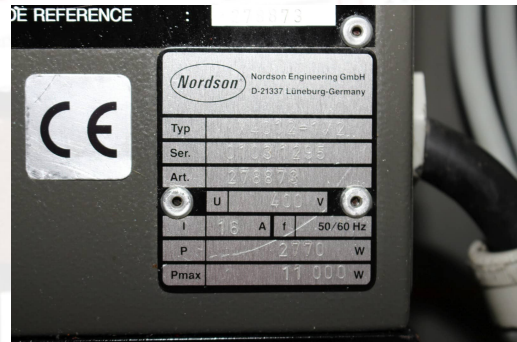

F1-TRADE GmbH - Zweifelsheimer Weg 19 - 91448 Emskirchen

F1-TRADE GmbH

Zweifelsheimer Weg 19
91448 Emskirchen
Tel.: +49 (0) 911 9493279
Fax.: +49 (0) 911 9493281
E-Mail: info@f1-trade.com
Internet: www.f1-trade.com
VAT-No. DE273938430

You are welcome to contact us by Messenger (WhatsApp-Telegram-Viber-Signal): +49(0)178-3648464
Visit our website for the latest used machinery: <https://f1-trade.com/machines-list>