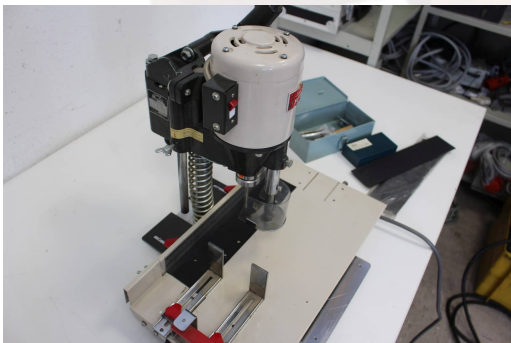

F1-TRADE GmbH - Zweifelsheimer Weg 19 - 91448 Emskirchen

F1-TRADE GmbH

Zweifelsheimer Weg 19
91448 Emskirchen
Tel.: +49 (0) 911 9493279
Fax.: +49 (0) 911 9493281
E-Mail: info@f1-trade.com
Internet: www.f1-trade.com
VAT-No. DE273938430

You are welcome to contact us by Messenger (WhatsApp-Telegram-Viber-Signal): +49(0)178-3648464
Visit our website for the latest used machinery: <https://f1-trade.com/machines-list>