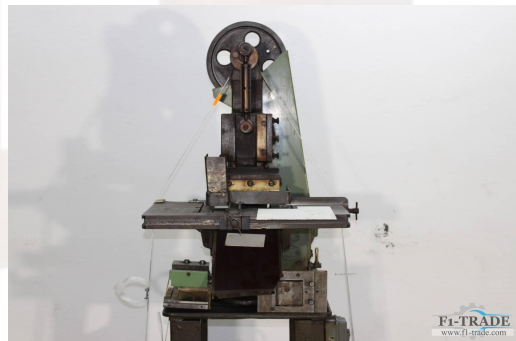

F1-TRADE GmbH - Zweifelsheimer Weg 19 - 91448 Emskirchen

F1-TRADE GmbH

Zweifelsheimer Weg 19
91448 Emskirchen
Tel.: +49 (0) 911 9493279
Fax.: +49 (0) 911 9493281
E-Mail: info@f1-trade.com
Internet: www.f1-trade.com
VAT-No. DE273938430

You are welcome to contact us by Messenger (WhatsApp-Telegram-Viber-Signal): +49(0)178-3648464
Visit our website for the latest used machinery: <https://f1-trade.com/machines-list>