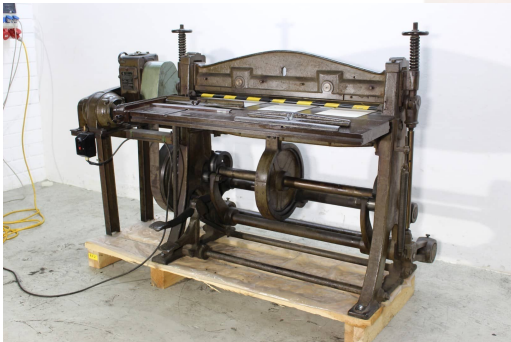

F1-TRADE GmbH - Zweifelsheimer Weg 19 - 91448 Emskirchen

F1-TRADE GmbH

Zweifelsheimer Weg 19
91448 Emskirchen
Tel.: +49 (0) 911 9493279
Fax.: +49 (0) 911 9493281
E-Mail: info@f1-trade.com
Internet: www.f1-trade.com
VAT-No. DE273938430

You are welcome to contact us by Messenger (WhatsApp-Telegram-Viber-Signal): +49(0)178-3648464
Visit our website for the latest used machinery: <https://f1-trade.com/machines-list>