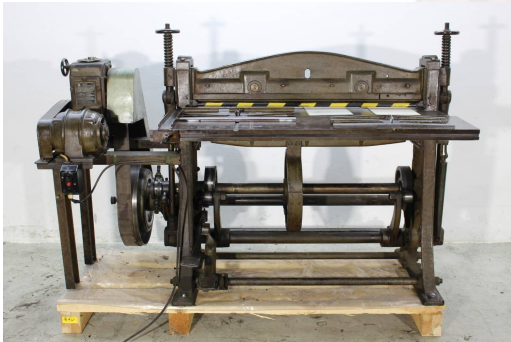

F1-TRADE GmbH - Zweifelsheimer Weg 19 - 91448 Emskirchen

F1-TRADE GmbH

Zweifelsheimer Weg 19
91448 Emskirchen
Tel.: +49 (0) 911 9493279
Fax.: +49 (0) 911 9493281
E-Mail: info@f1-trade.com
Internet: www.f1-trade.com
VAT-No. DE273938430

You are welcome to contact us by Messenger (WhatsApp-Telegram-Viber-Signal): +49(0)178-3648464
Visit our website for the latest used machinery: <https://f1-trade.com/machines-list>