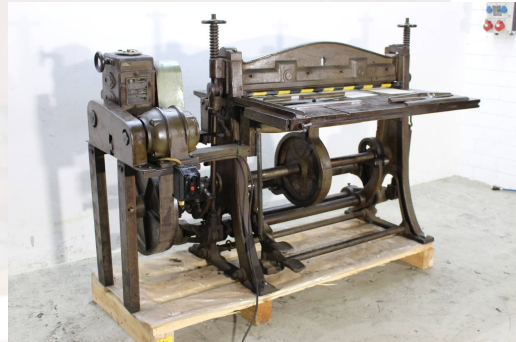

F1-TRADE GmbH - Zweifelsheimer Weg 19 - 91448 Emskirchen

F1-TRADE GmbH

Zweifelsheimer Weg 19
91448 Emskirchen
Tel.: +49 (0) 911 9493279
Fax.: +49 (0) 911 9493281
E-Mail: info@f1-trade.com
Internet: www.f1-trade.com
VAT-No. DE273938430

You are welcome to contact us by Messenger (WhatsApp-Telegram-Viber-Signal): +49(0)178-3648464
Visit our website for the latest used machinery: <https://f1-trade.com/machines-list>