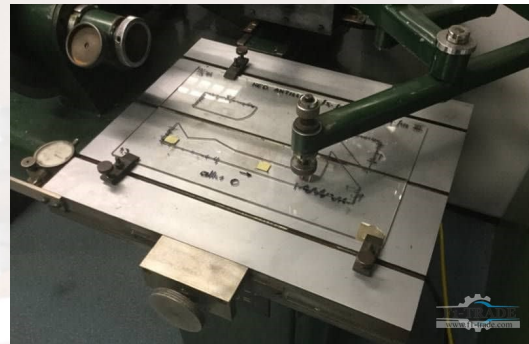

F1-TRADE GmbH - Zweifelsheimer Weg 19 - 91448 Emskirchen

F1-TRADE GmbH

Zweifelsheimer Weg 19
91448 Emskirchen
Tel.: +49 (0) 911 9493279
Fax.: +49 (0) 911 9493281
E-Mail: info@f1-trade.com
Internet: www.f1-trade.com
VAT-No. DE273938430

You are welcome to contact us by Messenger (WhatsApp-Telegram-Viber-Signal): +49(0)178-3648464
Visit our website for the latest used machinery: <https://f1-trade.com/machines-list>