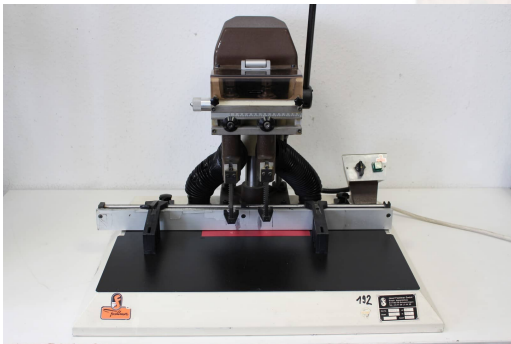

F1-TRADE GmbH - Zweifelsheimer Weg 19 - 91448 Emskirchen

F1-TRADE GmbH

Zweifelsheimer Weg 19
91448 Emskirchen
Tel.: +49 (0) 911 9493279
Fax.: +49 (0) 911 9493281
E-Mail: info@f1-trade.com
Internet: www.f1-trade.com
VAT-No. DE273938430

You are welcome to contact us by Messenger (WhatsApp-Telegram-Viber-Signal): +49(0)178-3648464
Visit our website for the latest used machinery: <https://f1-trade.com/machines-list>