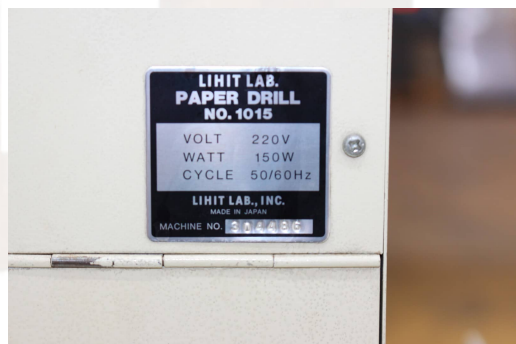

F1-TRADE GmbH - Zweifelsheimer Weg 19 - 91448 Emskirchen

F1-TRADE GmbH

Zweifelsheimer Weg 19
91448 Emskirchen
Tel.: +49 (0) 911 9493279
Fax.: +49 (0) 911 9493281
E-Mail: info@f1-trade.com
Internet: www.f1-trade.com
VAT-No. DE273938430

You are welcome to contact us by Messenger (WhatsApp-Telegram-Viber-Signal): +49(0)178-3648464
Visit our website for the latest used machinery: <https://f1-trade.com/machines-list>