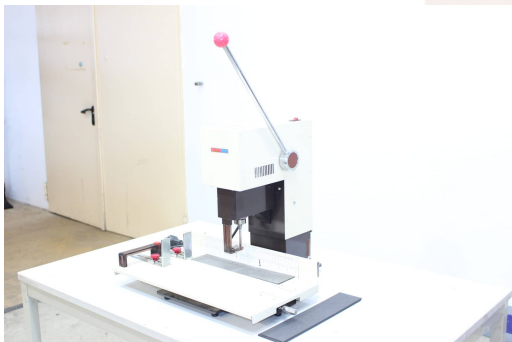

F1-TRADE GmbH - Zweifelsheimer Weg 19 - 91448 Emskirchen

F1-TRADE GmbH

Zweifelsheimer Weg 19
91448 Emskirchen
Tel.: +49 (0) 911 9493279
Fax.: +49 (0) 911 9493281
E-Mail: info@f1-trade.com
Internet: www.f1-trade.com
VAT-No. DE273938430

You are welcome to contact us by Messenger (WhatsApp-Telegram-Viber-Signal): +49(0)178-3648464
Visit our website for the latest used machinery: <https://f1-trade.com/machines-list>