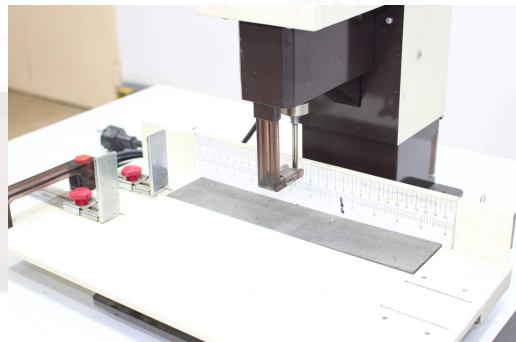

F1-TRADE GmbH - Zweifelsheimer Weg 19 - 91448 Emskirchen

F1-TRADE GmbH

Zweifelsheimer Weg 19
91448 Emskirchen
Tel.: +49 (0) 911 9493279
Fax.: +49 (0) 911 9493281
E-Mail: info@f1-trade.com
Internet: www.f1-trade.com
VAT-No. DE273938430

You are welcome to contact us by Messenger (WhatsApp-Telegram-Viber-Signal): +49(0)178-3648464
Visit our website for the latest used machinery: <https://f1-trade.com/machines-list>