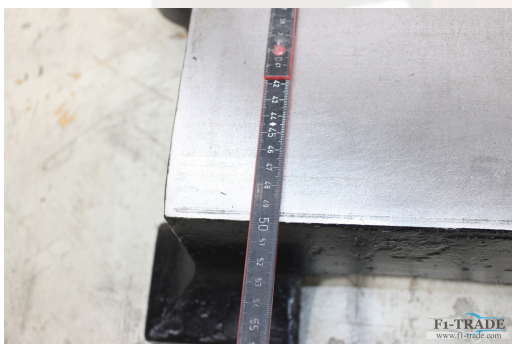

F1-TRADE GmbH - Zweifelsheimer Weg 19 - 91448 Emskirchen

F1-TRADE GmbH

Zweifelsheimer Weg 19
91448 Emskirchen
Tel.: +49 (0) 911 9493279
Fax.: +49 (0) 911 9493281
E-Mail: info@f1-trade.com
Internet: www.f1-trade.com
VAT-No. DE273938430

You are welcome to contact us by Messenger (WhatsApp-Telegram-Viber-Signal): +49(0)178-3648464
Visit our website for the latest used machinery: <https://f1-trade.com/machines-list>