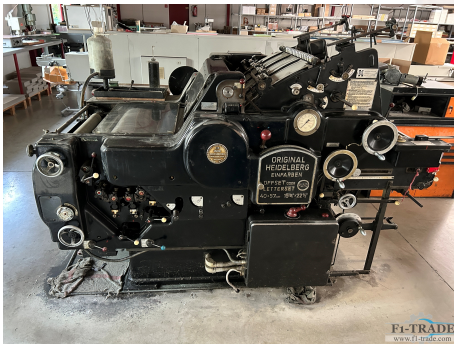

F1-TRADE GmbH - Zweifelsheimer Weg 19 - 91448 Emskirchen

F1-TRADE GmbH

Zweifelsheimer Weg 19
91448 Emskirchen
Tel.: +49 (0) 911 9493279
Fax.: +49 (0) 911 9493281
E-Mail: info@f1-trade.com
Internet: www.f1-trade.com
VAT-No. DE273938430

You are welcome to contact us by Messenger (WhatsApp-Telegram-Viber-Signal): +49(0)178-3648464
Visit our website for the latest used machinery: <https://f1-trade.com/machines-list>