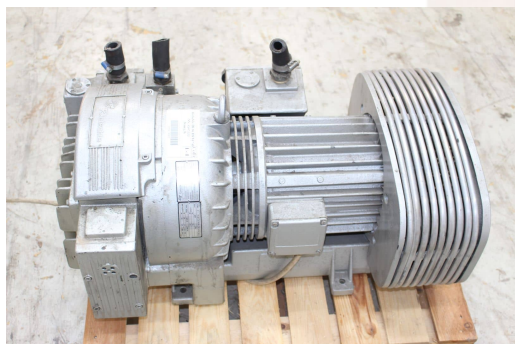

F1-TRADE GmbH - Zweifelsheimer Weg 19 - 91448 Emskirchen

F1-TRADE GmbH

Zweifelsheimer Weg 19
91448 Emskirchen
Tel.: +49 (0) 911 9493279
Fax.: +49 (0) 911 9493281
E-Mail: info@f1-trade.com
Internet: www.f1-trade.com
VAT-No. DE273938430

You are welcome to contact us by Messenger (WhatsApp-Telegram-Viber-Signal): +49(0)178-3648464
Visit our website for the latest used machinery: <https://f1-trade.com/machines-list>