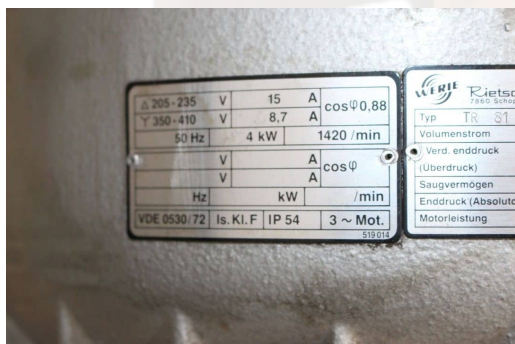

F1-TRADE GmbH - Zweifelsheimer Weg 19 - 91448 Emskirchen

F1-TRADE GmbH

Zweifelsheimer Weg 19
91448 Emskirchen
Tel.: +49 (0) 911 9493279
Fax.: +49 (0) 911 9493281
E-Mail: info@f1-trade.com
Internet: www.f1-trade.com
VAT-No. DE273938430

You are welcome to contact us by Messenger (WhatsApp-Telegram-Viber-Signal): +49(0)178-3648464
Visit our website for the latest used machinery: <https://f1-trade.com/machines-list>