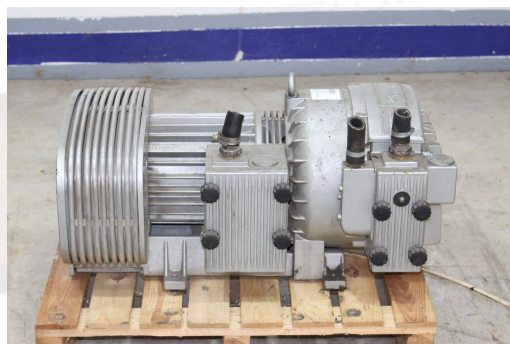

F1-TRADE GmbH - Zweifelsheimer Weg 19 - 91448 Emskirchen

F1-TRADE GmbH

Zweifelsheimer Weg 19
91448 Emskirchen
Tel.: +49 (0) 911 9493279
Fax.: +49 (0) 911 9493281
E-Mail: info@f1-trade.com
Internet: www.f1-trade.com
VAT-No. DE273938430

You are welcome to contact us by Messenger (WhatsApp-Telegram-Viber-Signal): +49(0)178-3648464
Visit our website for the latest used machinery: <https://f1-trade.com/machines-list>