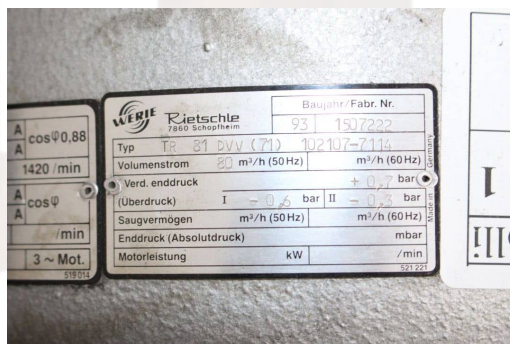

F1-TRADE GmbH - Zweifelsheimer Weg 19 - 91448 Emskirchen

F1-TRADE GmbH

Zweifelsheimer Weg 19
91448 Emskirchen
Tel.: +49 (0) 911 9493279
Fax.: +49 (0) 911 9493281
E-Mail: info@f1-trade.com
Internet: www.f1-trade.com
VAT-No. DE273938430

You are welcome to contact us by Messenger (WhatsApp-Telegram-Viber-Signal): +49(0)178-3648464
Visit our website for the latest used machinery: <https://f1-trade.com/machines-list>