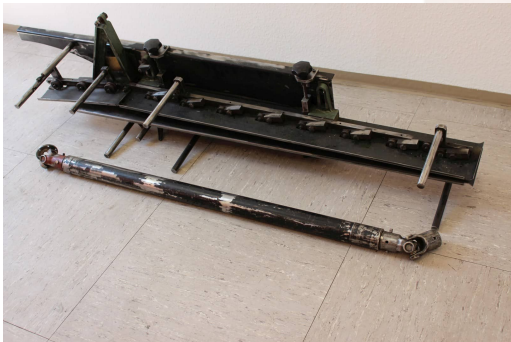

F1-TRADE GmbH - Zweifelsheimer Weg 19 - 91448 Emskirchen

F1-TRADE GmbH

Zweifelsheimer Weg 19
91448 Emskirchen
Tel.: +49 (0) 911 9493279
Fax.: +49 (0) 911 9493281
E-Mail: info@f1-trade.com
Internet: www.f1-trade.com
VAT-No. DE273938430

You are welcome to contact us by Messenger (WhatsApp-Telegram-Viber-Signal): +49(0)178-3648464
Visit our website for the latest used machinery: <https://f1-trade.com/machines-list>