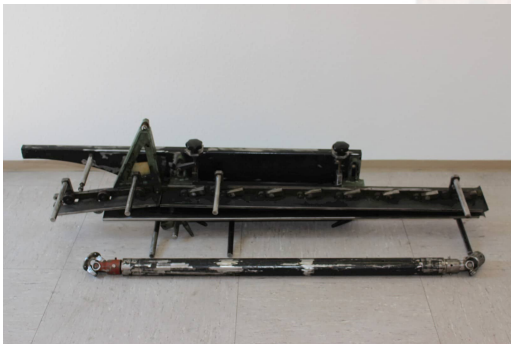

F1-TRADE GmbH - Zweifelsheimer Weg 19 - 91448 Emskirchen

F1-TRADE GmbH

Zweifelsheimer Weg 19
91448 Emskirchen
Tel.: +49 (0) 911 9493279
Fax.: +49 (0) 911 9493281
E-Mail: info@f1-trade.com
Internet: www.f1-trade.com
VAT-No. DE273938430

You are welcome to contact us by Messenger (WhatsApp-Telegram-Viber-Signal): +49(0)178-3648464
Visit our website for the latest used machinery: <https://f1-trade.com/machines-list>