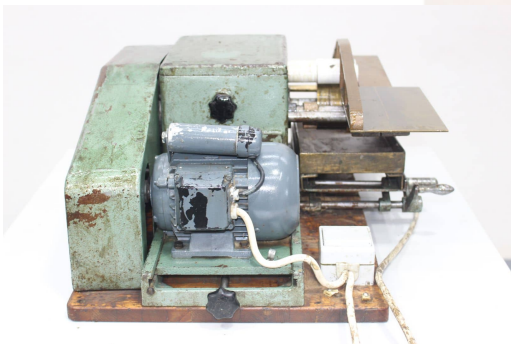

F1-TRADE GmbH - Zweifelsheimer Weg 19 - 91448 Emskirchen

F1-TRADE GmbH

Zweifelsheimer Weg 19
91448 Emskirchen
Tel.: +49 (0) 911 9493279
Fax.: +49 (0) 911 9493281
E-Mail: info@f1-trade.com
Internet: www.f1-trade.com
VAT-No. DE273938430

You are welcome to contact us by Messenger (WhatsApp-Telegram-Viber-Signal): +49(0)178-3648464
Visit our website for the latest used machinery: <https://f1-trade.com/machines-list>