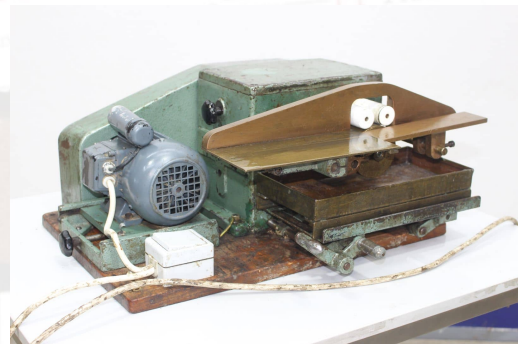

F1-TRADE GmbH - Zweifelsheimer Weg 19 - 91448 Emskirchen

F1-TRADE GmbH

Zweifelsheimer Weg 19
91448 Emskirchen
Tel.: +49 (0) 911 9493279
Fax.: +49 (0) 911 9493281
E-Mail: info@f1-trade.com
Internet: www.f1-trade.com
VAT-No. DE273938430

You are welcome to contact us by Messenger (WhatsApp-Telegram-Viber-Signal): +49(0)178-3648464
Visit our website for the latest used machinery: <https://f1-trade.com/machines-list>