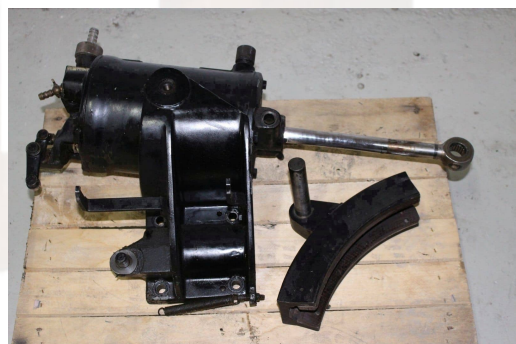

F1-TRADE GmbH - Zweifelsheimer Weg 19 - 91448 Emskirchen

F1-TRADE GmbH

Zweifelsheimer Weg 19
91448 Emskirchen
Tel.: +49 (0) 911 9493279
Fax.: +49 (0) 911 9493281
E-Mail: info@f1-trade.com
Internet: www.f1-trade.com
VAT-No. DE273938430

You are welcome to contact us by Messenger (WhatsApp-Telegram-Viber-Signal): +49(0)178-3648464
Visit our website for the latest used machinery: <https://f1-trade.com/machines-list>