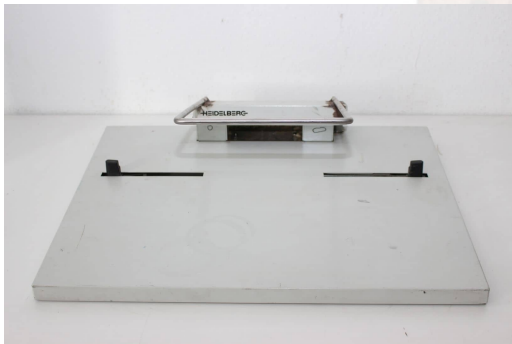

F1-TRADE GmbH - Zweifelsheimer Weg 19 - 91448 Emskirchen

F1-TRADE GmbH

Zweifelsheimer Weg 19
91448 Emskirchen
Tel.: +49 (0) 911 9493279
Fax.: +49 (0) 911 9493281
E-Mail: info@f1-trade.com
Internet: www.f1-trade.com
VAT-No. DE273938430

You are welcome to contact us by Messenger (WhatsApp-Telegram-Viber-Signal): +49(0)178-3648464
Visit our website for the latest used machinery: <https://f1-trade.com/machines-list>