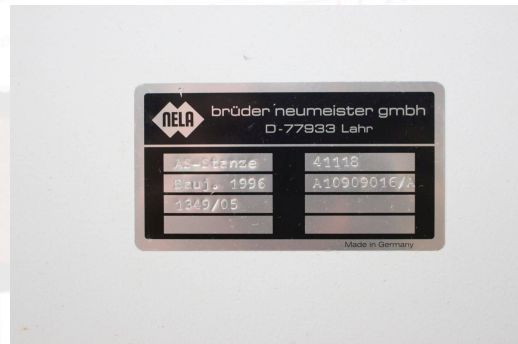

F1-TRADE GmbH - Zweifelsheimer Weg 19 - 91448 Emskirchen

F1-TRADE GmbH

Zweifelsheimer Weg 19
91448 Emskirchen
Tel.: +49 (0) 911 9493279
Fax.: +49 (0) 911 9493281
E-Mail: info@f1-trade.com
Internet: www.f1-trade.com
VAT-No. DE273938430

You are welcome to contact us by Messenger (WhatsApp-Telegram-Viber-Signal): +49(0)178-3648464
Visit our website for the latest used machinery: <https://f1-trade.com/machines-list>