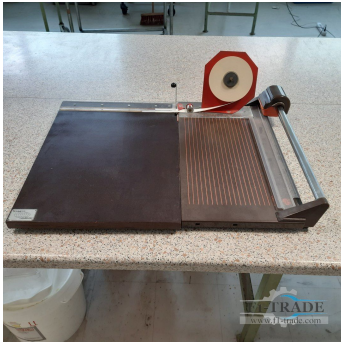

You are welcome to contact us by Messenger (WhatsApp-Telegram-Viber-Signal): +49(0)178-3648464
Visit our website for the latest used machinery: <https://f1-trade.com/machines-list>