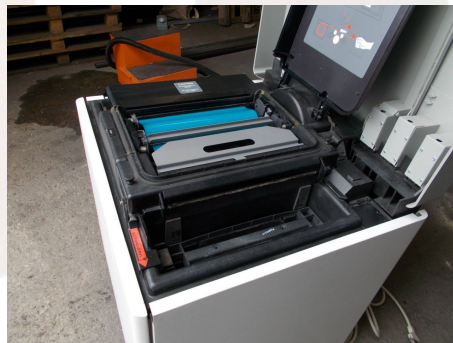

F1-TRADE GmbH - Zweifelsheimer Weg 19 - 91448 Emskirchen

F1-TRADE GmbH

Zweifelsheimer Weg 19
91448 Emskirchen
Tel.: +49 (0) 911 9493279
Fax.: +49 (0) 911 9493281
E-Mail: info@f1-trade.com
Internet: www.f1-trade.com
VAT-No. DE273938430

You are welcome to contact us by Messenger (WhatsApp-Telegram-Viber-Signal): +49(0)178-3648464
Visit our website for the latest used machinery: <https://f1-trade.com/machines-list>