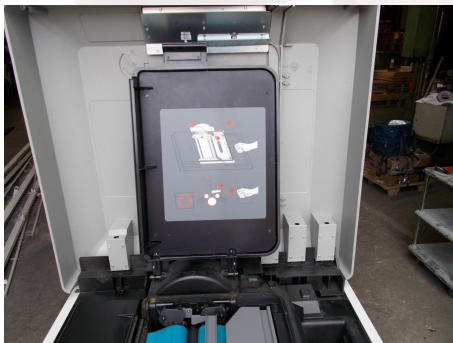

F1-TRADE GmbH - Zweifelsheimer Weg 19 - 91448 Emskirchen

F1-TRADE GmbH

Zweifelsheimer Weg 19
91448 Emskirchen
Tel.: +49 (0) 911 9493279
Fax.: +49 (0) 911 9493281
E-Mail: info@f1-trade.com
Internet: www.f1-trade.com
VAT-No. DE273938430

You are welcome to contact us by Messenger (WhatsApp-Telegram-Viber-Signal): +49(0)178-3648464
Visit our website for the latest used machinery: <https://f1-trade.com/machines-list>