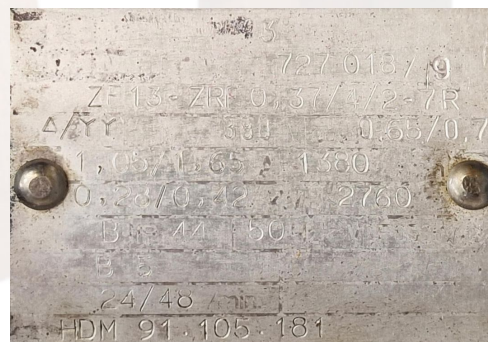

F1-TRADE GmbH - Zweifelsheimer Weg 19 - 91448 Emskirchen

F1-TRADE GmbH

Zweifelsheimer Weg 19
91448 Emskirchen
Tel.: +49 (0) 911 9493279
Fax.: +49 (0) 911 9493281
E-Mail: info@f1-trade.com
Internet: www.f1-trade.com
VAT-No. DE273938430

You are welcome to contact us by Messenger (WhatsApp-Telegram-Viber-Signal): +49(0)178-3648464
Visit our website for the latest used machinery: <https://f1-trade.com/machines-list>