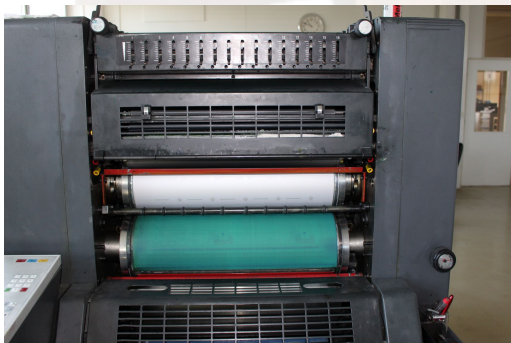

F1-TRADE GmbH - Zweifelsheimer Weg 19 - 91448 Emskirchen

F1-TRADE GmbH

Zweifelsheimer Weg 19
91448 Emskirchen
Tel.: +49 (0) 911 9493279
Fax.: +49 (0) 911 9493281
E-Mail: info@f1-trade.com
Internet: www.f1-trade.com
VAT-No. DE273938430

You are welcome to contact us by Messenger (WhatsApp-Telegram-Viber-Signal): +49(0)178-3648464
Visit our website for the latest used machinery: <https://f1-trade.com/machines-list>