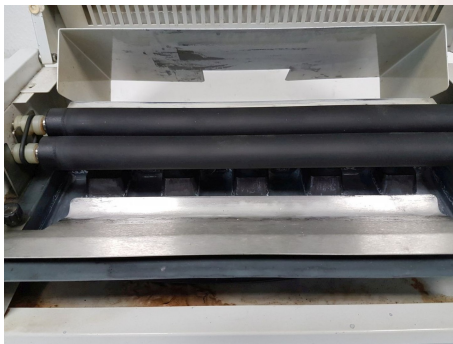

F1-TRADE GmbH - Zweifelsheimer Weg 19 - 91448 Emskirchen

F1-TRADE GmbH

Zweifelsheimer Weg 19
91448 Emskirchen
Tel.: +49 (0) 911 9493279
Fax.: +49 (0) 911 9493281
E-Mail: info@f1-trade.com
Internet: www.f1-trade.com
VAT-No. DE273938430

You are welcome to contact us by Messenger (WhatsApp-Telegram-Viber-Signal): +49(0)178-3648464
Visit our website for the latest used machinery: <https://f1-trade.com/machines-list>