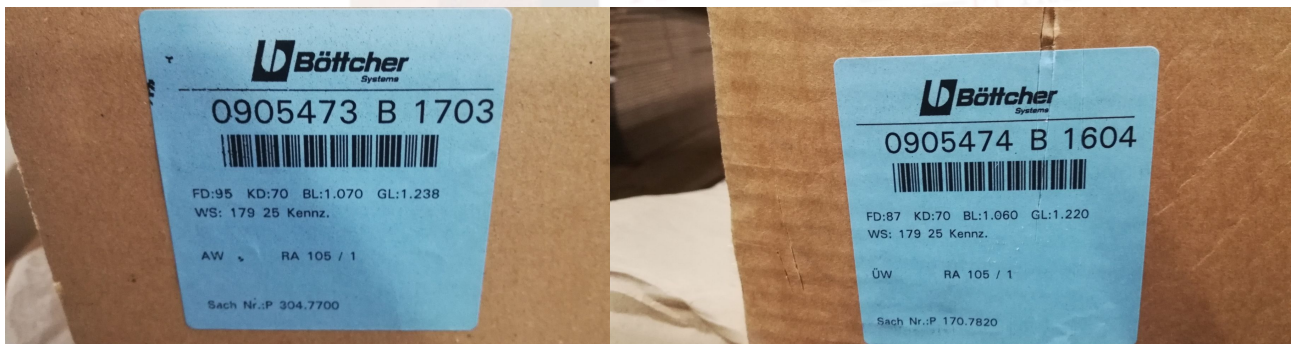

F1-TRADE GmbH - Zweifelsheimer Weg 19 - 91448 Emskirchen

F1-TRADE GmbH

Zweifelsheimer Weg 19
91448 Emskirchen
Tel.: +49 (0) 911 9493279
Fax.: +49 (0) 911 9493281
E-Mail: info@f1-trade.com
Internet: www.f1-trade.com
VAT-No. DE273938430

You are welcome to contact us by Messenger (WhatsApp-Telegram-Viber-Signal): +49(0)178-3648464
Visit our website for the latest used machinery: <https://f1-trade.com/machines-list>