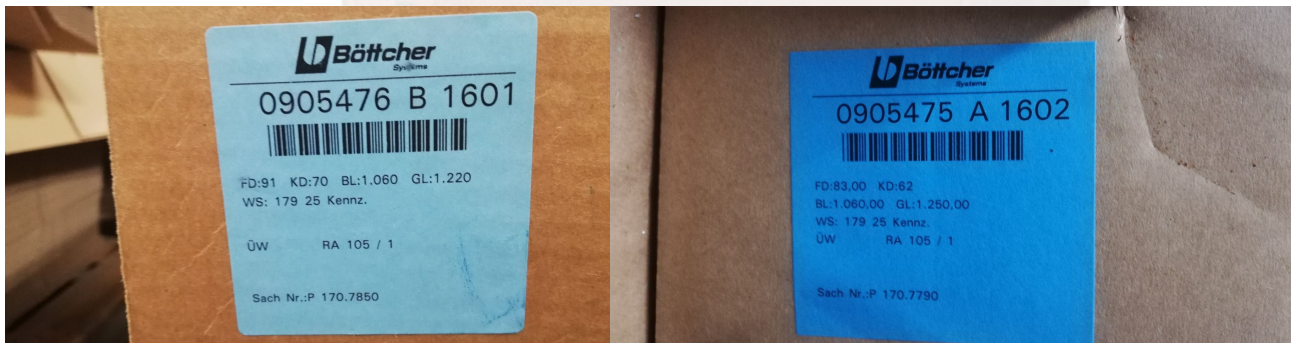

F1-TRADE GmbH - Zweifelsheimer Weg 19 - 91448 Emskirchen

F1-TRADE GmbH

Zweifelsheimer Weg 19
91448 Emskirchen
Tel.: +49 (0) 911 9493279
Fax.: +49 (0) 911 9493281
E-Mail: info@f1-trade.com
Internet: www.f1-trade.com
VAT-No. DE273938430

You are welcome to contact us by Messenger (WhatsApp-Telegram-Viber-Signal): +49(0)178-3648464
Visit our website for the latest used machinery: <https://f1-trade.com/machines-list>