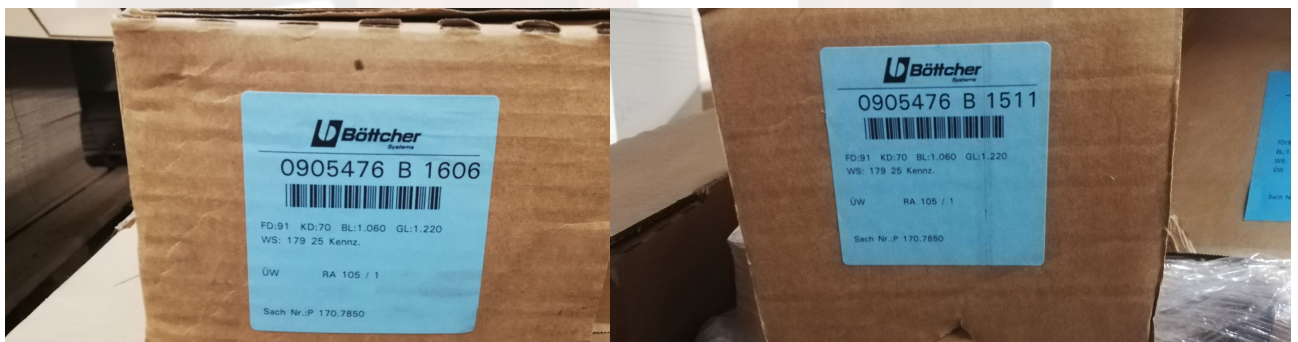

F1-TRADE GmbH - Zweifelsheimer Weg 19 - 91448 Emskirchen

F1-TRADE GmbH

Zweifelsheimer Weg 19
91448 Emskirchen
Tel.: +49 (0) 911 9493279
Fax.: +49 (0) 911 9493281
E-Mail: info@f1-trade.com
Internet: www.f1-trade.com
VAT-No. DE273938430

You are welcome to contact us by Messenger (WhatsApp-Telegram-Viber-Signal): +49(0)178-3648464
Visit our website for the latest used machinery: <https://f1-trade.com/machines-list>