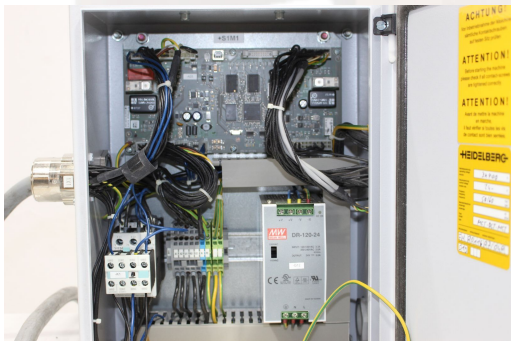

F1-TRADE GmbH - Zweifelsheimer Weg 19 - 91448 Emskirchen

F1-TRADE GmbH

Zweifelsheimer Weg 19
91448 Emskirchen
Tel.: +49 (0) 911 9493279
Fax.: +49 (0) 911 9493281
E-Mail: info@f1-trade.com
Internet: www.f1-trade.com
VAT-No. DE273938430

HEIDELBERG POSTPRESS
DEUTSCHLAND GMBH
WERK LUDWIGSBURG
Austraße 50
71642 Ludwigsburg
CE
Made in Germany

Category:	Koppelmodul
Product:	
Model No.:	1224432235
Serial No.:	FH.GKA0-02178
Year of manufacturing:	2010

Koppelmodul	Ref.
Couple Modul	87777
Heidelberg TH-TD-TH	XX263
www.f1-trade.com	
Mobile (WhatsApp-Viber-Telegramm)	
Mobile +49-178-3648464	

You are welcome to contact us by Messenger (WhatsApp-Telegram-Viber-Signal): +49(0)178-3648464
Visit our website for the latest used machinery: <https://f1-trade.com/machines-list>