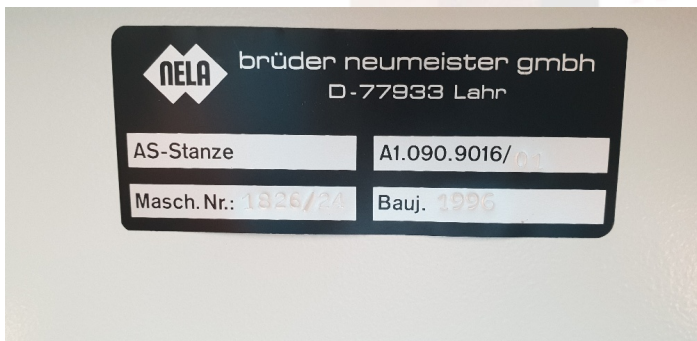

F1-TRADE GmbH - Zweifelsheimer Weg 19 - 91448 Emskirchen

F1-TRADE GmbH

Zweifelsheimer Weg 19
91448 Emskirchen
Tel.: +49 (0) 911 9493279
Fax.: +49 (0) 911 9493281
E-Mail: info@f1-trade.com
Internet: www.f1-trade.com
VAT-No. DE273938430

You are welcome to contact us by Messenger (WhatsApp-Telegram-Viber-Signal): +49(0)178-3648464
Visit our website for the latest used machinery: <https://f1-trade.com/machines-list>