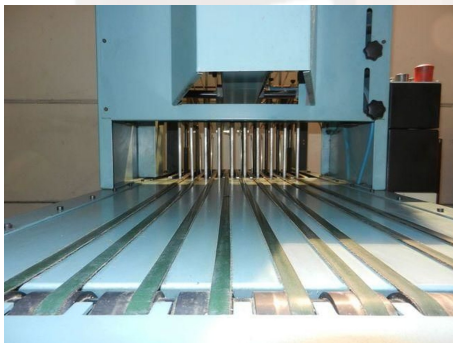

F1-TRADE GmbH - Zweifelsheimer Weg 19 - 91448 Emskirchen

F1-TRADE GmbH

Zweifelsheimer Weg 19
91448 Emskirchen
Tel.: +49 (0) 911 9493279
Fax.: +49 (0) 911 9493281
E-Mail: info@f1-trade.com
Internet: www.f1-trade.com
VAT-No. DE273938430

You are welcome to contact us by Messenger (WhatsApp-Telegram-Viber-Signal): +49(0)178-3648464
Visit our website for the latest used machinery: <https://f1-trade.com/machines-list>