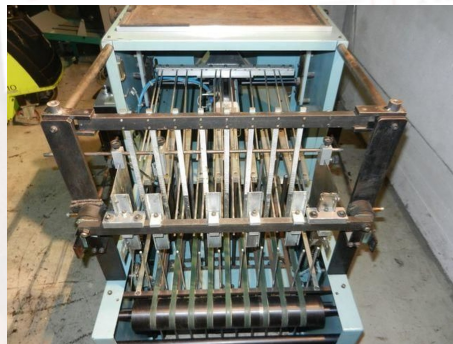

F1-TRADE GmbH - Zweifelsheimer Weg 19 - 91448 Emskirchen

F1-TRADE GmbH

Zweifelsheimer Weg 19
91448 Emskirchen
Tel.: +49 (0) 911 9493279
Fax.: +49 (0) 911 9493281
E-Mail: info@f1-trade.com
Internet: www.f1-trade.com
VAT-No. DE273938430

You are welcome to contact us by Messenger (WhatsApp-Telegram-Viber-Signal): +49(0)178-3648464
Visit our website for the latest used machinery: <https://f1-trade.com/machines-list>